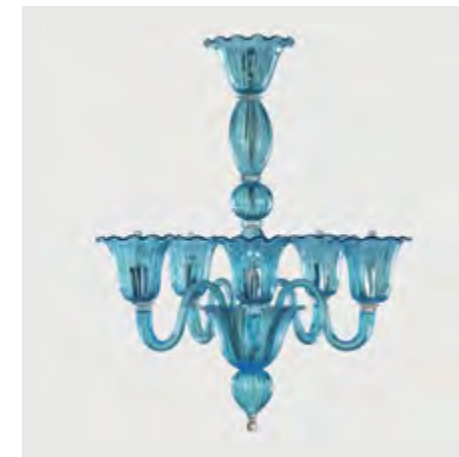

L0364-5-Q1-MG
Ø 65 cm - H 70 cm - C 30 cm - R 10 cm
E14 6 x MAX 60W 7 KG